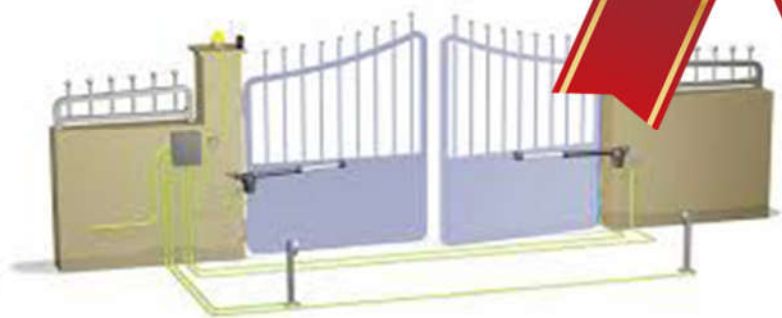

Максипринт Компјутери ЛТД ДОО
Бул. Туристичка бр.4, Охрид
Охридска банка Жиро сметка:
530000100483931
Контакт: 046-262 500 / 070-249 724
070-212 929
e-mail:
prodazba@maksiprint.com.mk